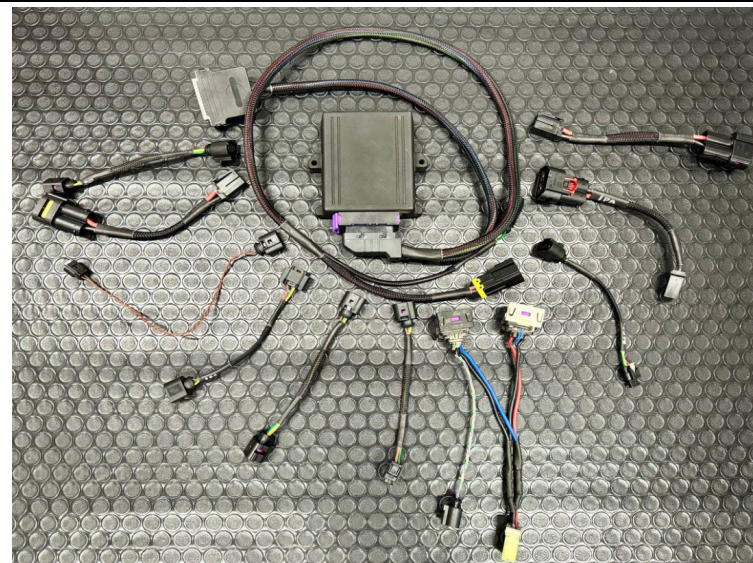

DESCRIPTION.

1. MS39000 will only work with New version of the board of MS561.

2. The software will only work with certain serial number of MS561, that will be programmed into the cable (one cable will be working with one MS561 controller).

3. When purchasing MS-39000 the programs is to be ordered additionally

Article	Photo	Application	Supplement
Equipment for diagnostics of power steering units			
MS39000 - Universal Flexray Cable Kit for MS561			
MS-39101 (1-PA)		MS-39202 (2-SA)	
MS-39102 (2-PA)		MS-39203 (3-SA)	

MS-39103 (3-PA)		MS-39204 (4-SA)	
MS-39104 (4-PSA)		MS-39205 (5-SA)	
MS-39201 (1-SA)		MS-39207 (7-SA)	

Application (To be ordered additionally)

Article	Application	Price	Compatibility with Old Flexray
MS-39000	Hardware		
FR001	BMW F-series, Mini		MS-39004 - BW413, BW414, BW416, BW417 MS-39003 - BW406 MS-39006 - BW408, BW410, BW411
FR002	BMW G-series		MS-39009
FR003	BMW U-series		
FR004	Mercedes W205, W222		MS-39008
FR005	Mercedes W213, W907, W910, X290, W463, W167, W177		MS-39008
FR006	Audi A6 C7		MS-39002